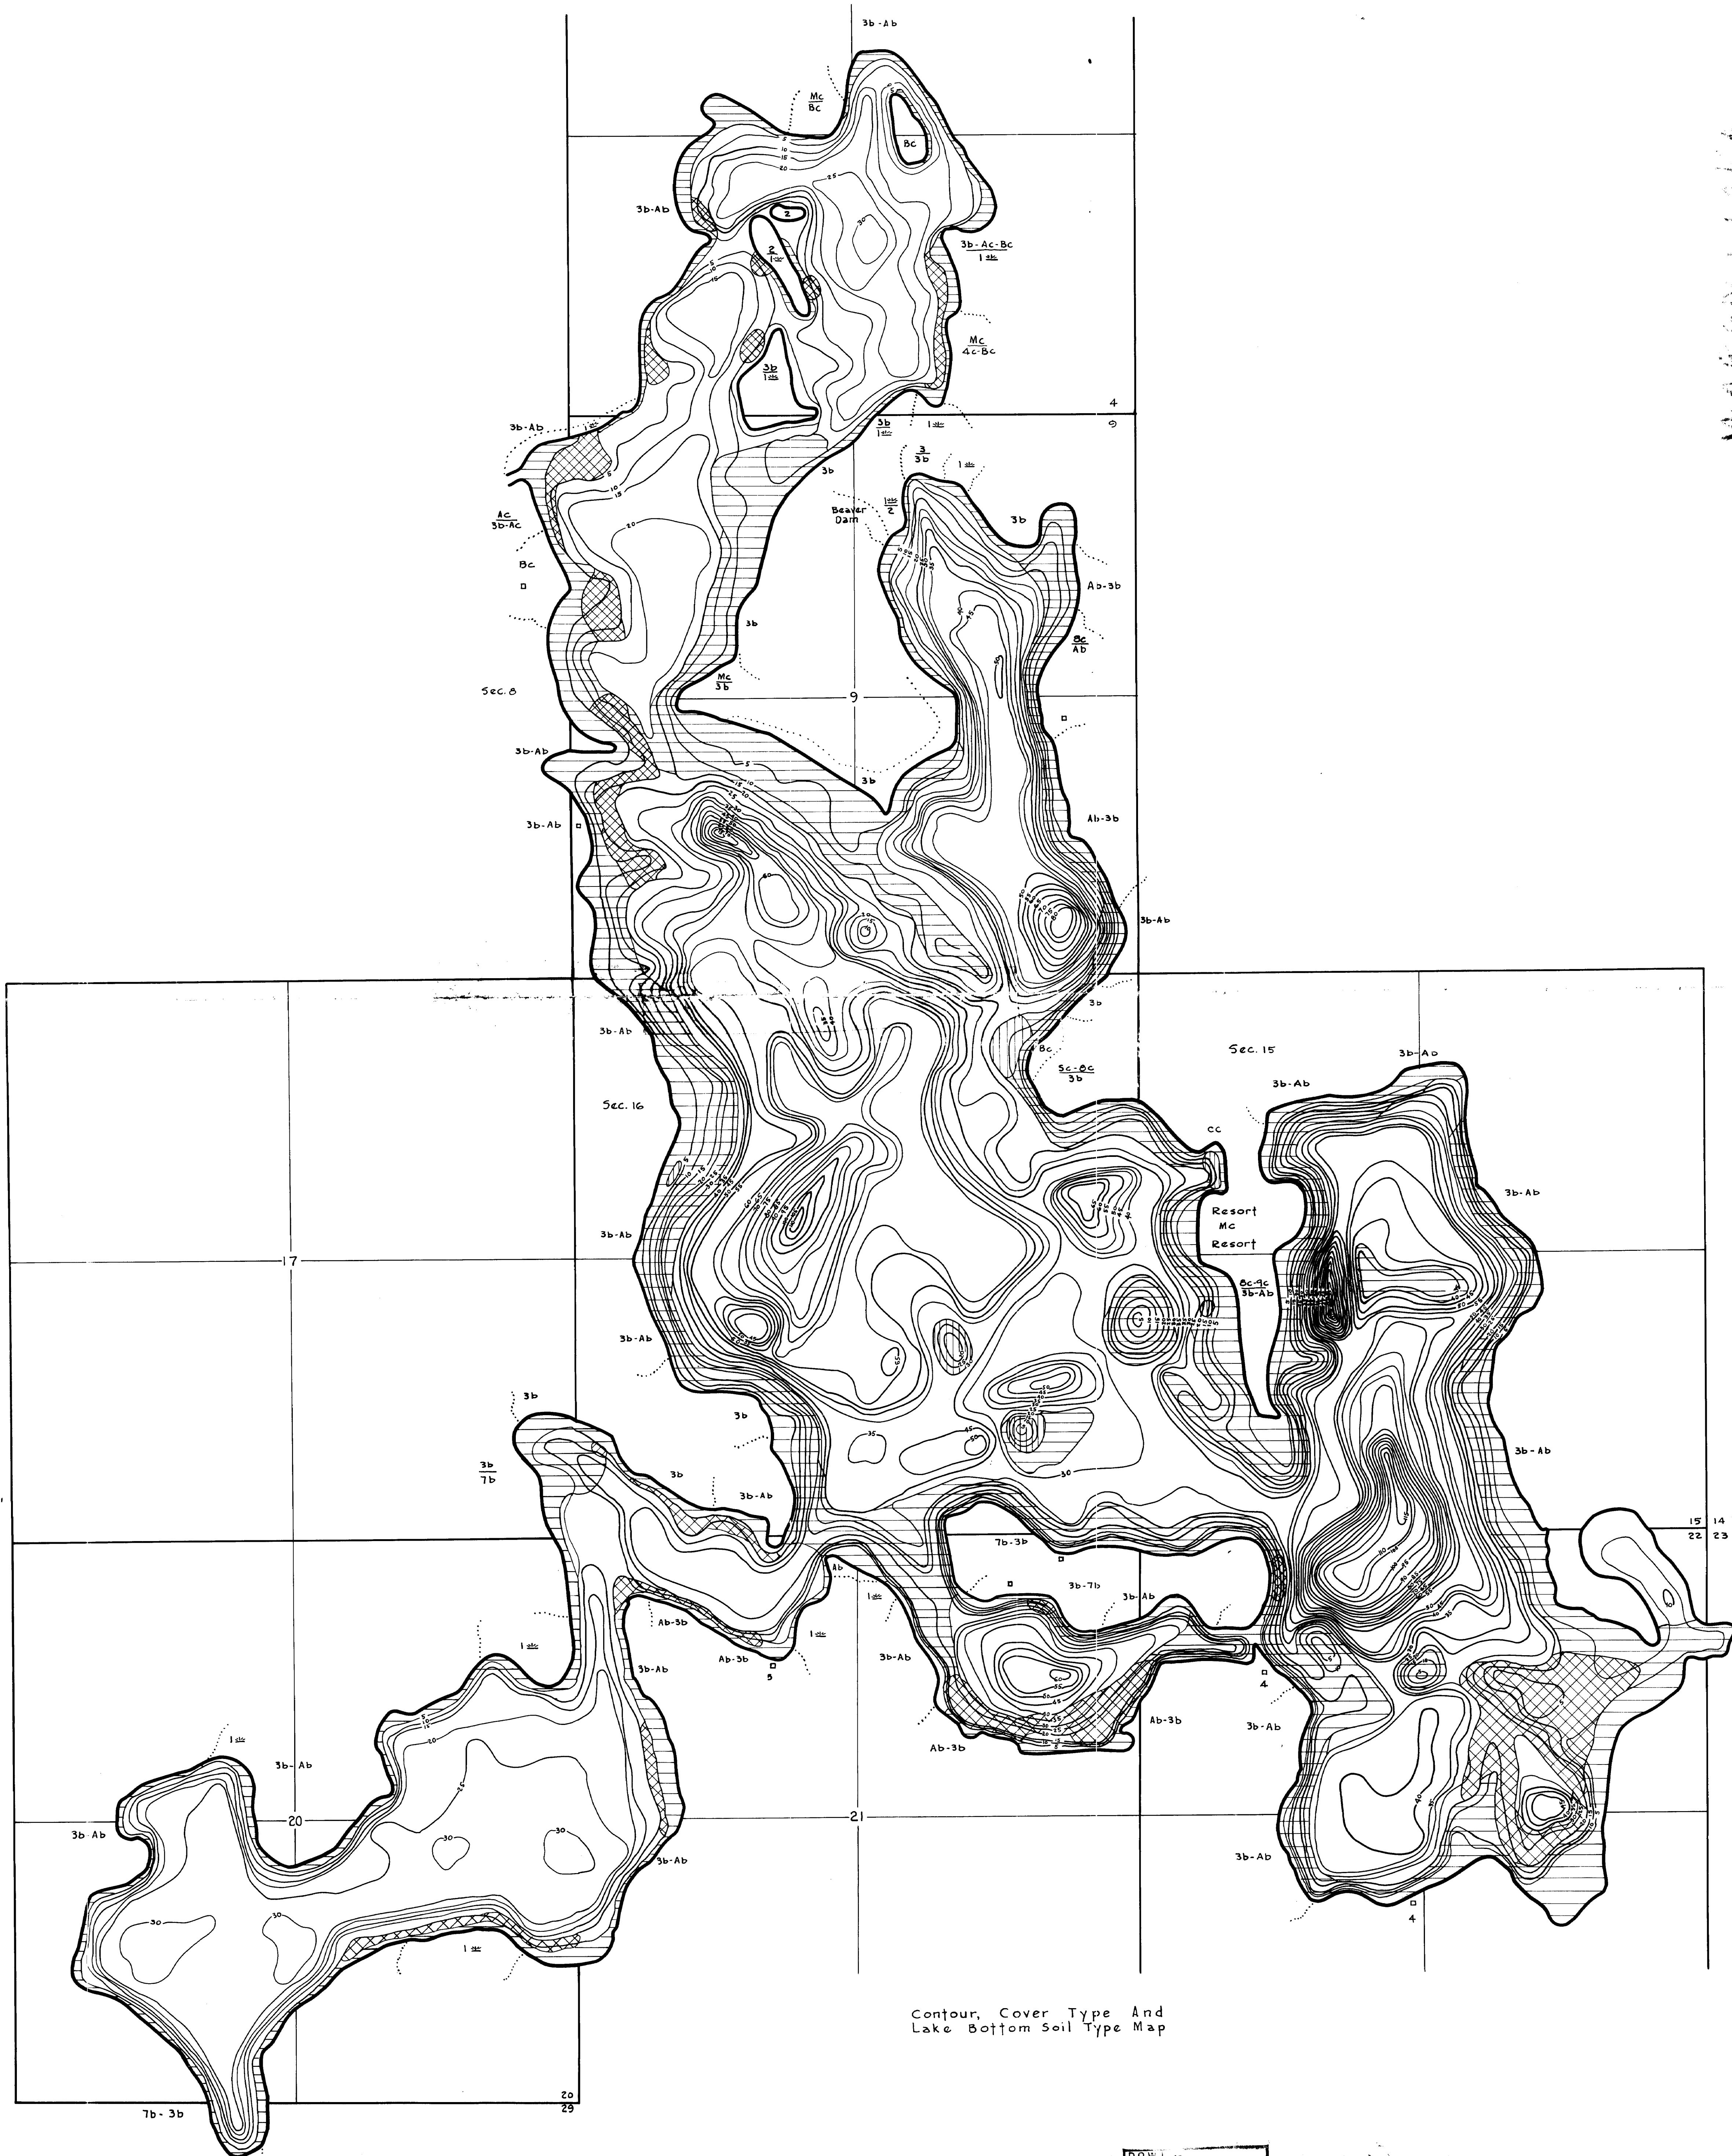

WABANA LAKE

Contour, Cover Type And
Lake Bottom Soil Type Map